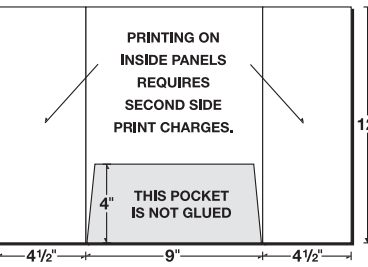

FRONT SIDE OF PRINTED SHEET

08-07

COPY DIRECTION

BLEEDS:
Extend 1/8"
past edge
of Dieline

SECOND SIDE OF PRINTED SHEET

INSIDE LEFT PANEL

INSIDE CENTER PANEL

INSIDE RIGHT PANEL

4 1/2"

9"

4 1/2"

08-07

↑
COPY
DIRECTION

BLEEDS:
Extend 1/8"
past edge
of Dieline

**Printing on Inside Panels
Requires Second Side
Print Charges**

12"

↑
COPY
DIRECTION

BLEEDS:
Extend 1/8"
past edge
of Dieline

Shaded Area Will Be Covered
When Product is Folded

Inside of Unglued Pocket

4"

↓
COPY
DIRECTION