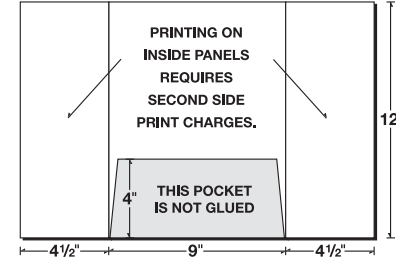

FRONT SIDE OF PRINTED SHEET

08-07

COPY DIRECTION

BLEEDS:
Extend 1/8"
past edge
of Dieline

SECOND SIDE OF PRINTED SHEET

INSIDE LEFT PANEL

INSIDE CENTER PANEL

INSIDE RIGHT PANEL

4 1/2"

9"

4 1/2"

08-07

↑
COPY
DIRECTION

BLEEDS:
Extend 1/8"
past edge
of Dieline

**Printing on Inside Panels
Requires Second Side
Print Charges**

12"