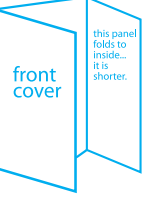

**this panel folds to the inside...it is shorter.

12" x 9" - Letter Fold

Front Cover

bleed
CUT LINE
safety

Letter Fold