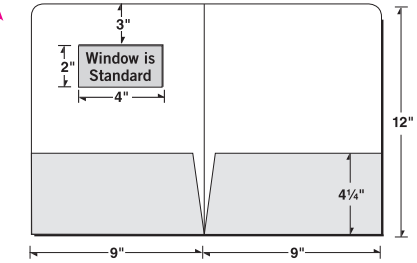

BACK COVER

FRONT COVER

9"

9"

08-09

COPY DIRECTION

BLEEDS:
Extend 1/8"
past edge
of Dieline

COPY DIRECTION

BLEEDS:
Extend 1/8"
past edge
of Dieline

12"

GLUE FLAP - BLEED ONLY AREA
do not place copy here

4 1/4"

COPY DIRECTION

4" x 2" Diecut Window
is Standard

GLUE FLAP - BLEED ONLY AREA
do not place copy here

COPY DIRECTION