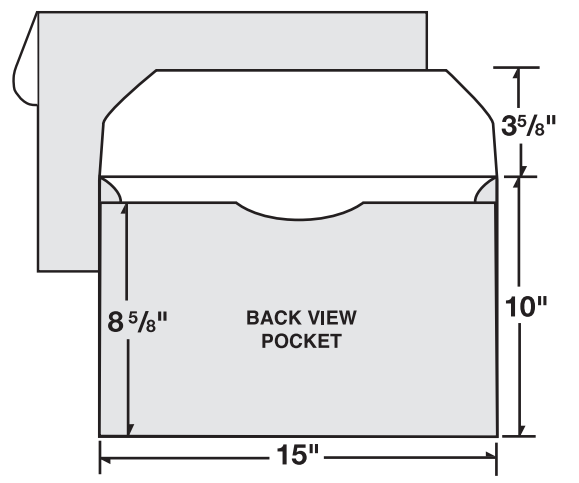

16-01

BLEEDS:  
Extend 1/8"  
past edge  
of Dieline

Shaded blue area indicates where flap falls when item is closed.