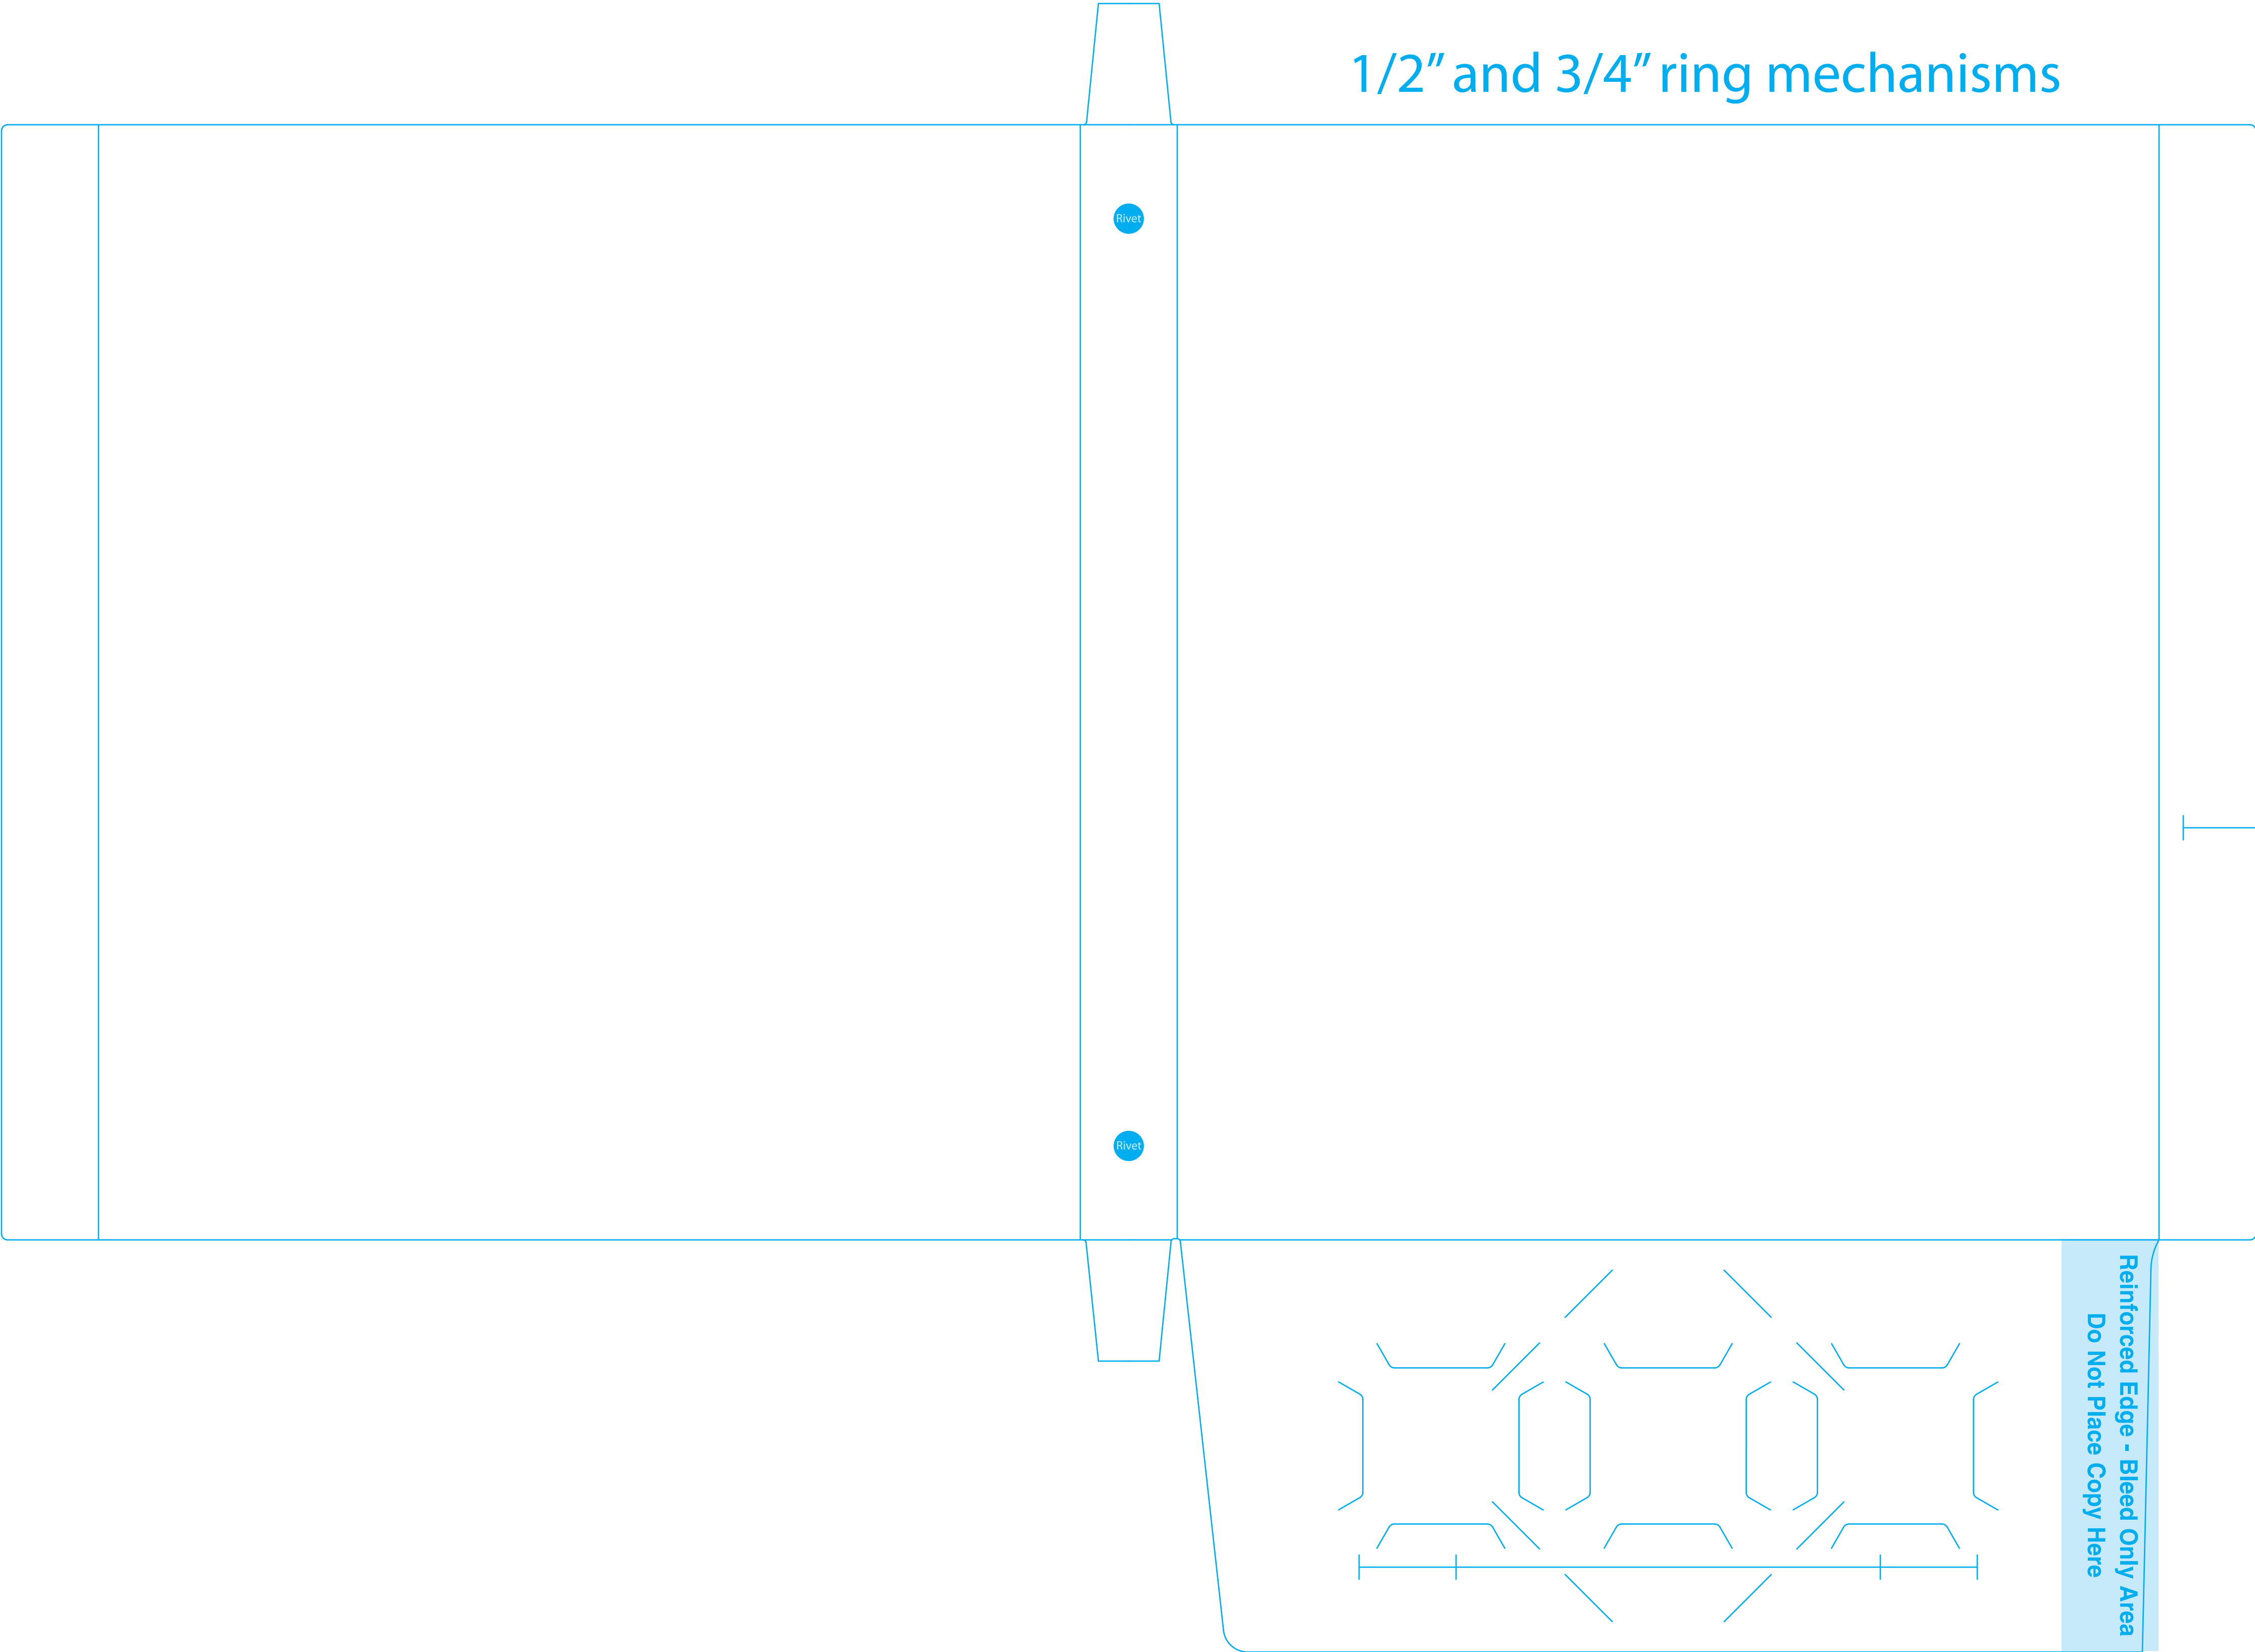

# 1/2" and 3/4" ring mechanisms

Reinforced Edge - Bleed Only Area  
Do Not Place Copy Here